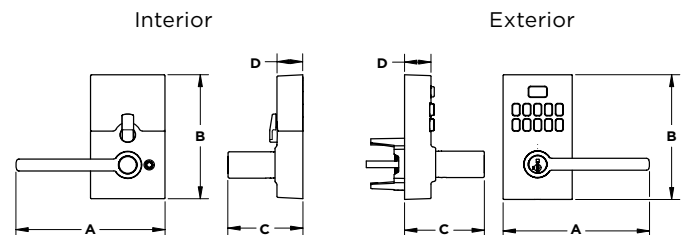

SMARTCODE RESIDENTIAL LEVER

Specifications

SATIN NICKEL

MATTE BLACK

| GED2700 | | 15 Satin Nickel | 514 Matte Black |
|-----------------|---------|--------------------------|--------------------------|
| Single Cylinder | GED2700 | <input type="checkbox"/> | <input type="checkbox"/> |

SPECIFICATIONS

| | |
|--------------------------|---|
| Battery | Uses 1 x 9V alkaline cell battery with approximately 3 year battery life |
| Function | Keyed entry electronic lever |
| Door Prep | Cross Bore 2- 1/8". Edge Bore 1" |
| Backset | 2 3/8" (60mm) or 2 3/4" (70mm) |
| Door Thickness | 1 3/8" (35mm) to 1 3/4" (44mm) |
| Faceplates | 1" (25 mm) x 2 1/4" (57 mm) square corner standard |
| Strikes | Square corner, 2 1/4" (70mm) full lip |
| Bolt | 1/2" (12 mm) throw, dead latch |
| Door Handing | Reversible |
| Cylinder | SmartKey |
| Security | Deadbolt: A156.36 Grade 2 Certified |
| UL Rating | 20 minute |
| Temperature Range | Exterior: -40°F to 150°F (-40°C to 66°C) Interior: 32°F to 130°F (0°C to 54°C) |
| Humidity | Exterior: 100% condensing Interior: 30% to 95% non-condensing |
| Codes | Up to 30 user codes and 1 one-time user code with optional programming code |

| Dimensions | A | B | C | D |
|------------------|----------|----------|----------|---------|
| GED2700 Interior | 5 21/32" | 4 7/8" | 2 27/32" | 3 1/32" |
| GED2700 Exterior | 5 9/16" | 4 29/32" | 3 1/32" | 1" |